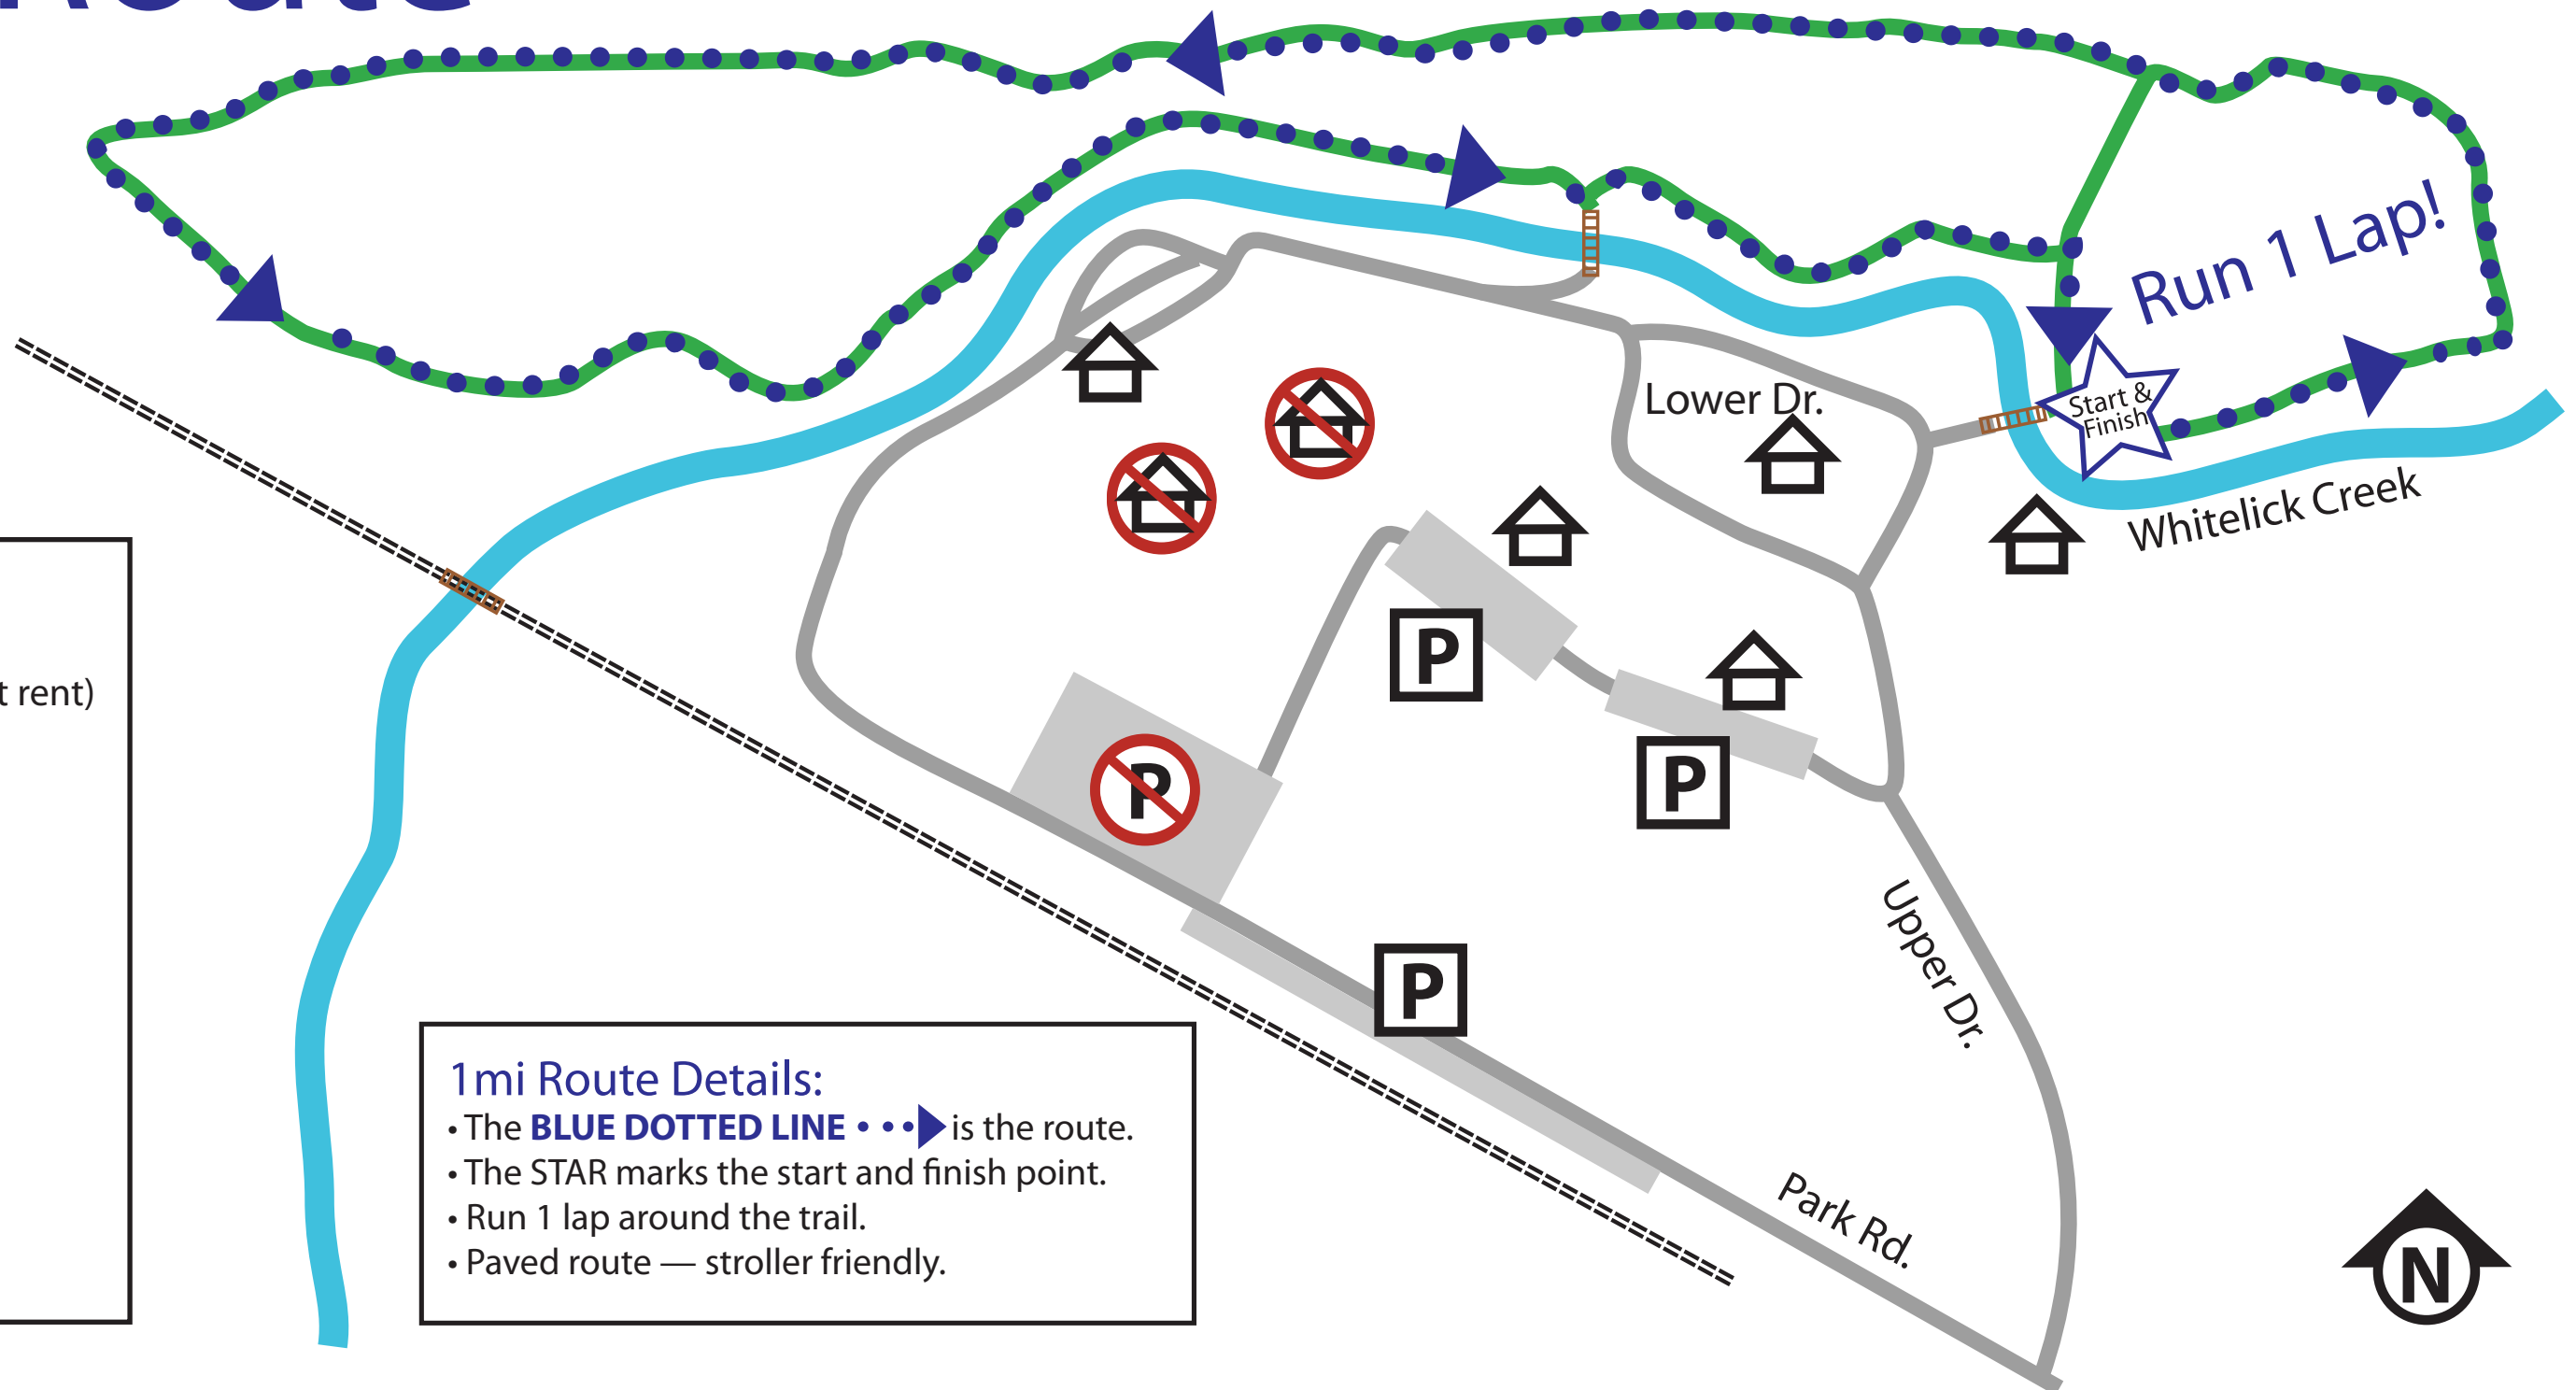

Summer Fun Run

Arbuckle Acres 1mi Route

 Shelter
 Shelter (cannot rent)
 Parking
 No Parking
 Trail
 Creek
 Road
 Train Tracks

1mi Route Details:

- The **BLUE DOTTED LINE**  is the route.
- The STAR marks the start and finish point.
- Run 1 lap around the trail.
- Paved route — stroller friendly.

Run 1 Lap!

Start & Finish

Whitelick Creek

Lower Dr.

Upper Dr.

Park Rd.