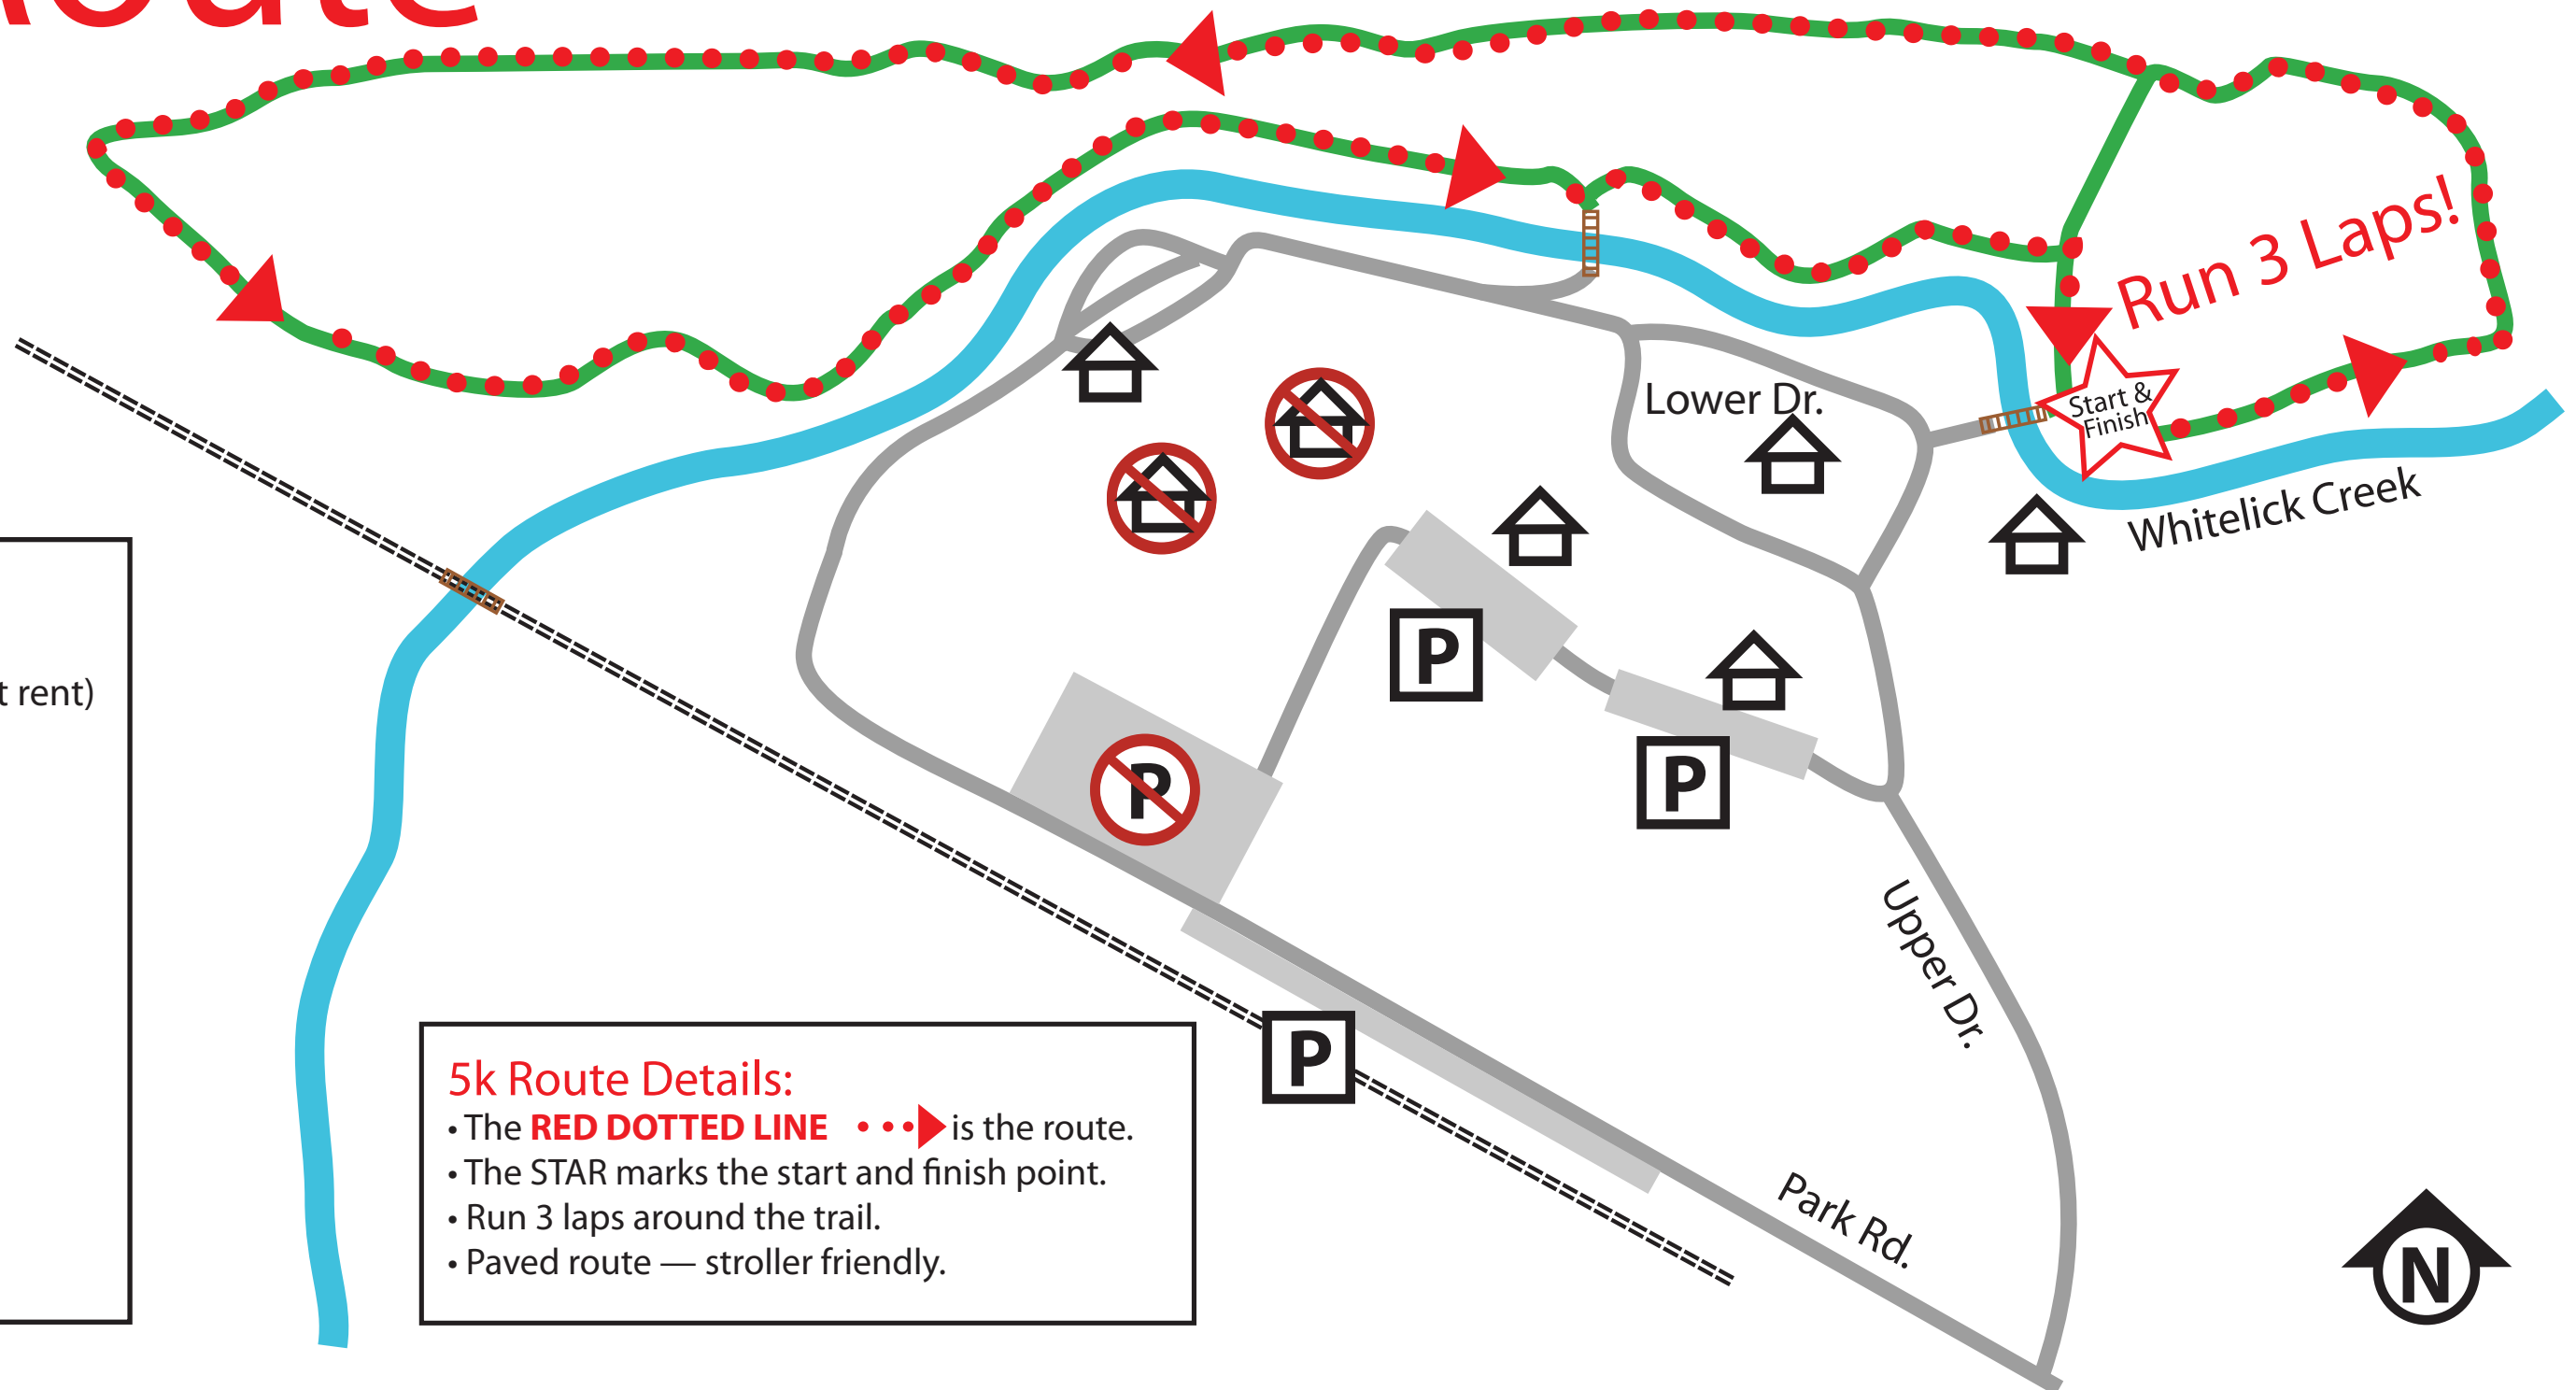

Summer Fun Run

Arbuckle Acres 5k Route

	Shelter
	Shelter (cannot rent)
	Parking
	No Parking
	Trail
	Creek
	Road
	Train Tracks

5k Route Details:

- The **RED DOTTED LINE** is the route.
- The STAR marks the start and finish point.
- Run 3 laps around the trail.
- Paved route — stroller friendly.

Run 3 Laps!

Start & Finish