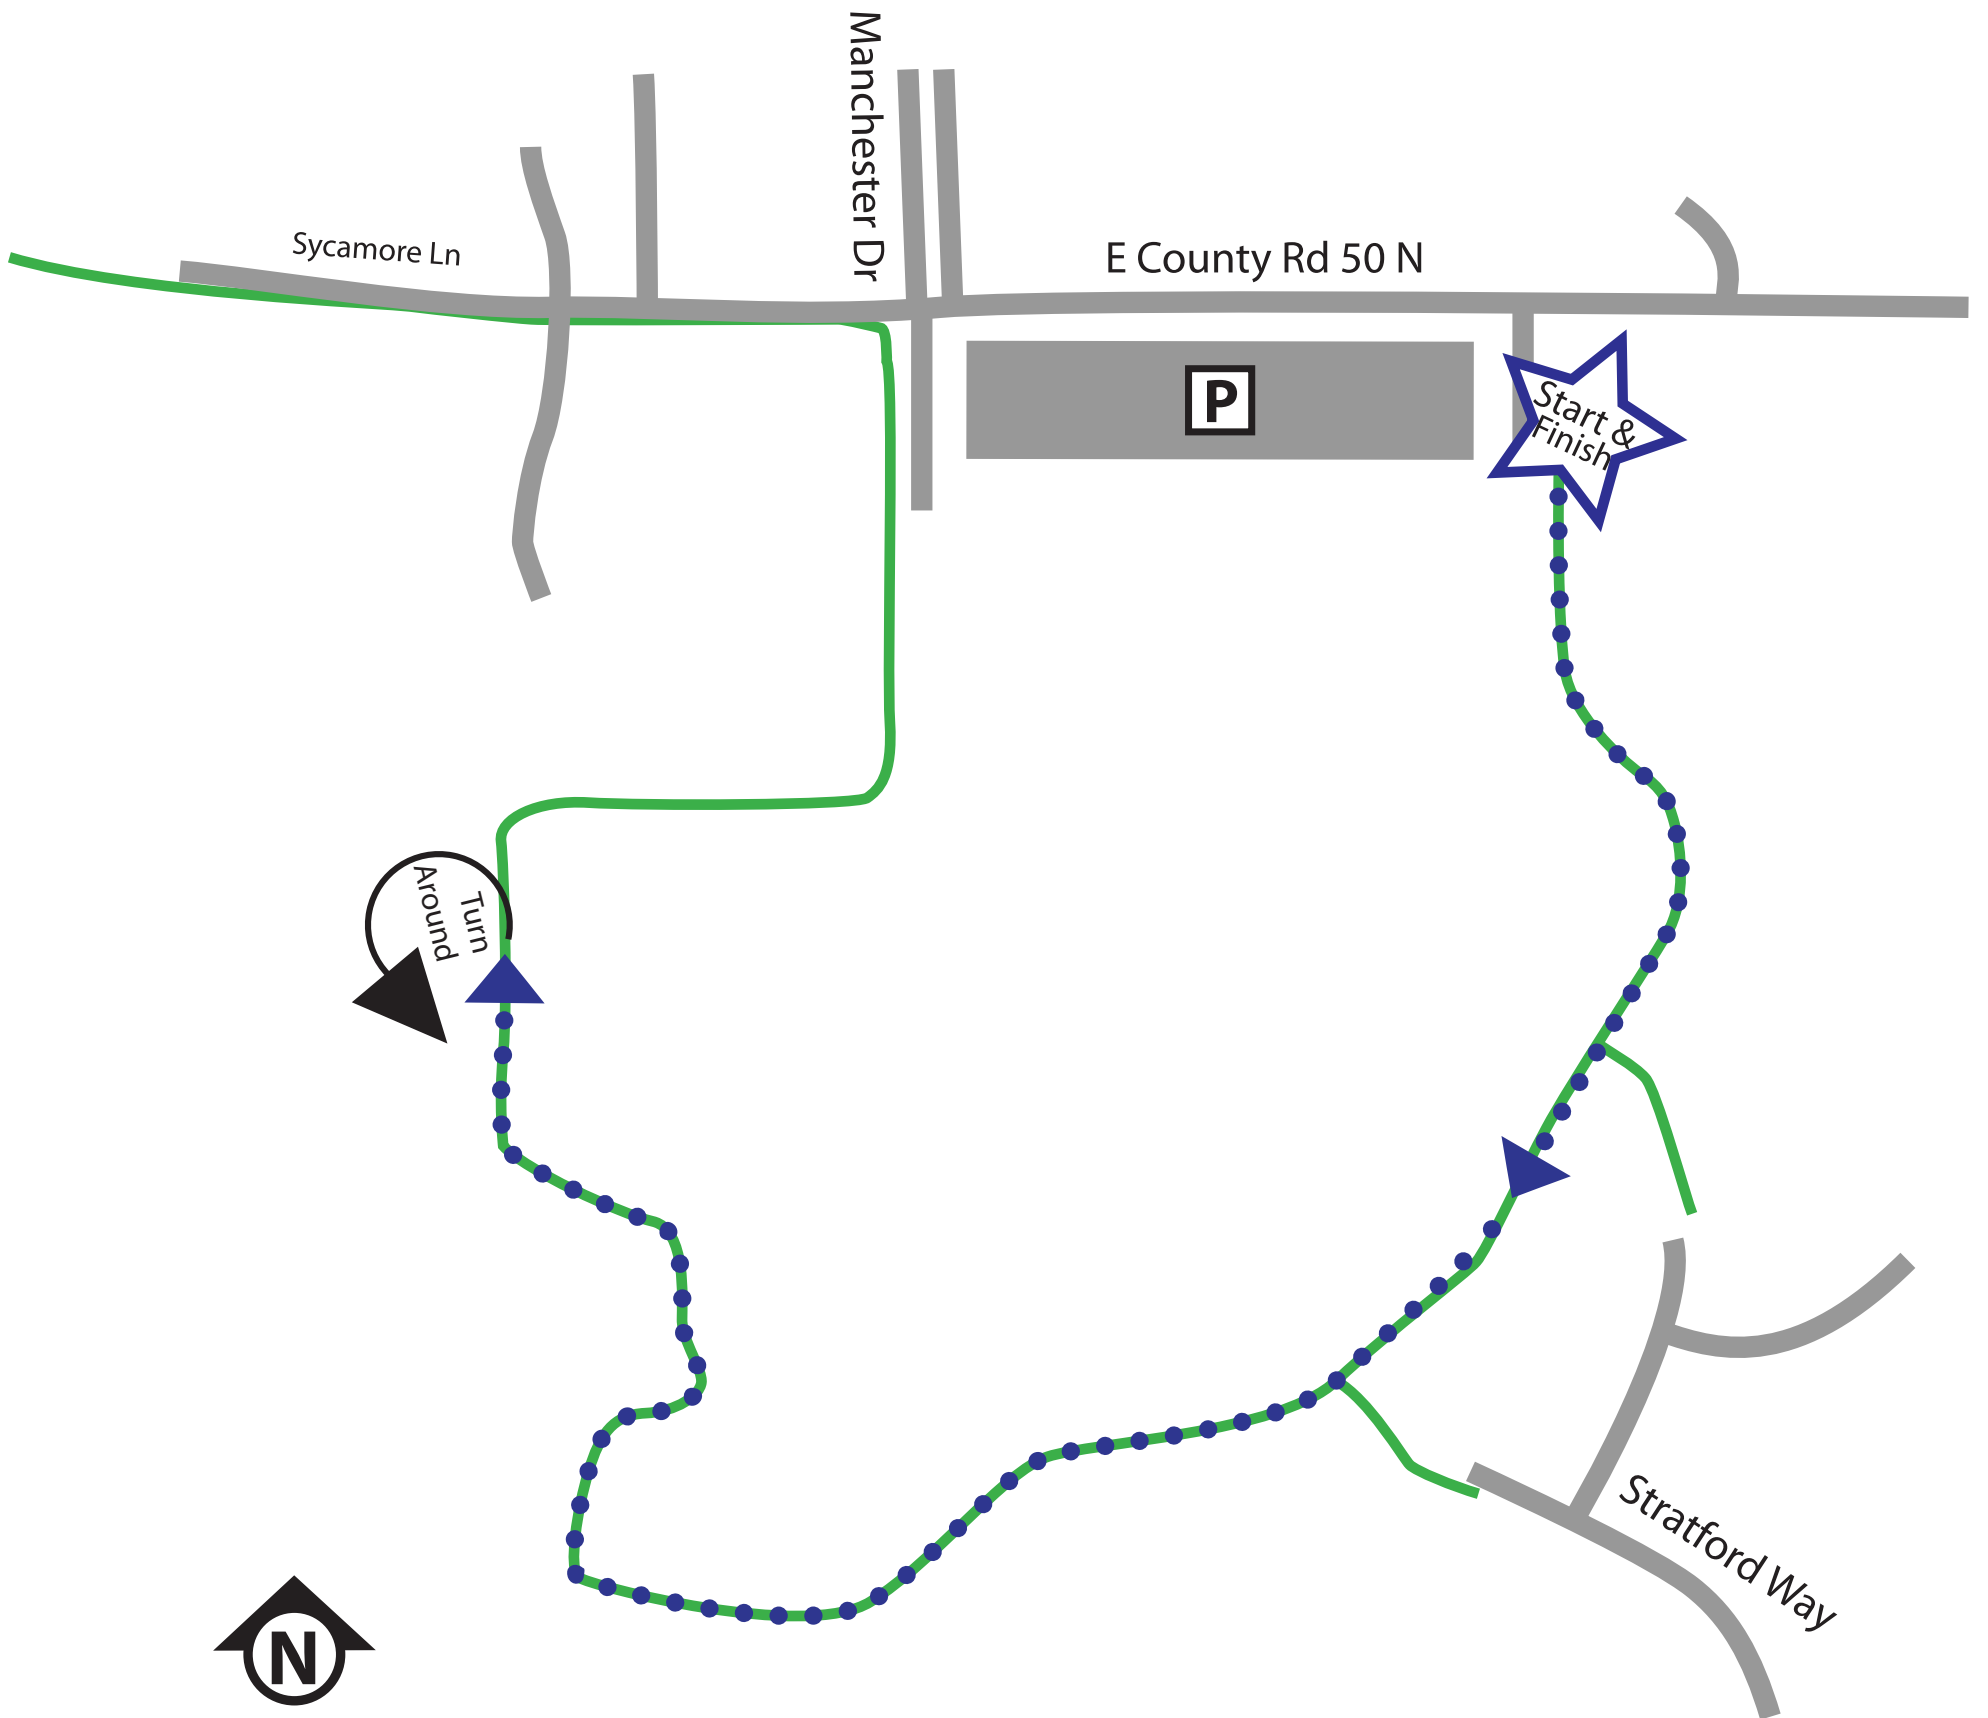

# Summer Fun Run

Gary Eakin Community Park

## 1 mi Route

	Parking
	Restrooms
	Trail
	Creek
	Road

### 1 mi Route Details:

- The **BLUE DOTTED LINE** is the route.
- The STAR marks the start and finish point.
- Follow the walking trail into the park. The trail is marked with arrows to direct you.
- Paved route—stroller friendly.