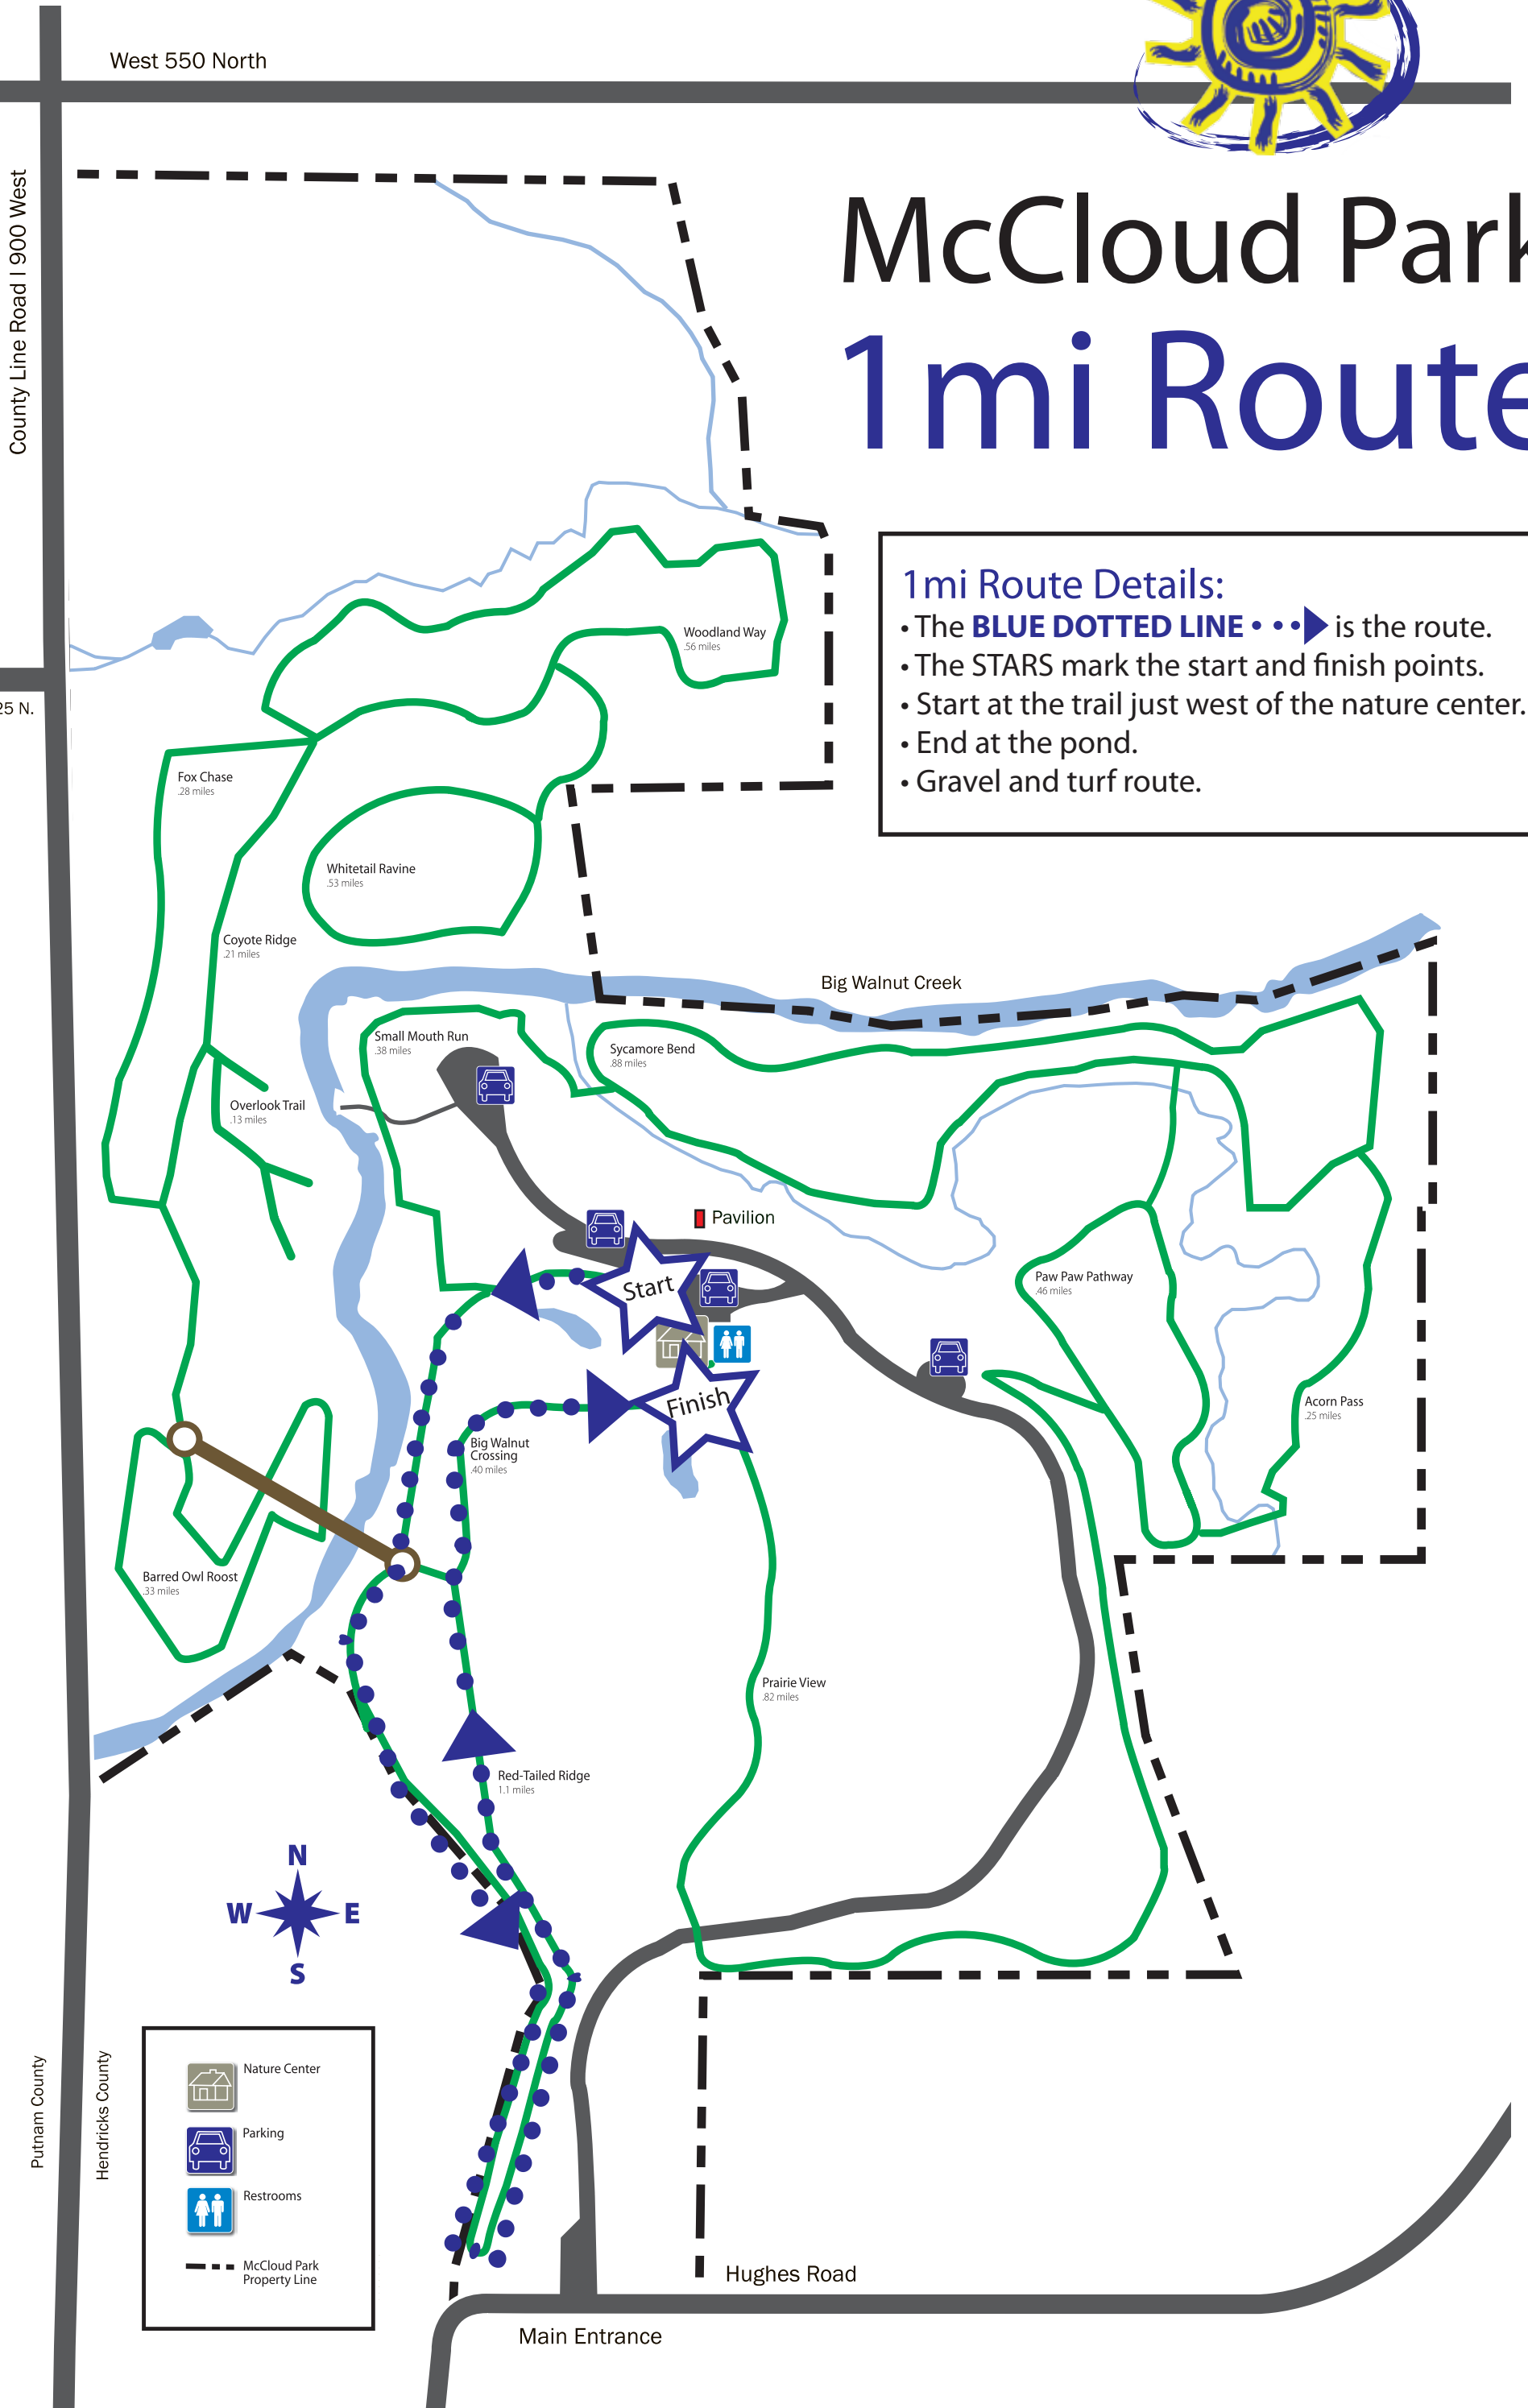

Summer Fun Run

McCloud Park 1 mi Route

1 mi Route Details:

- The **BLUE DOTTED LINE** •••▶ is the route.
- The **STARS** mark the start and finish points.
- Start at the trail just west of the nature center.
- End at the pond.
- Gravel and turf route.

	Nature Center
	Parking
	Restrooms
	McCloud Park Property Line

County Line Road | 900 West

West 550 North

E. CR 1225 N.

Putnam County

Hendricks County

Hughes Road

Main Entrance